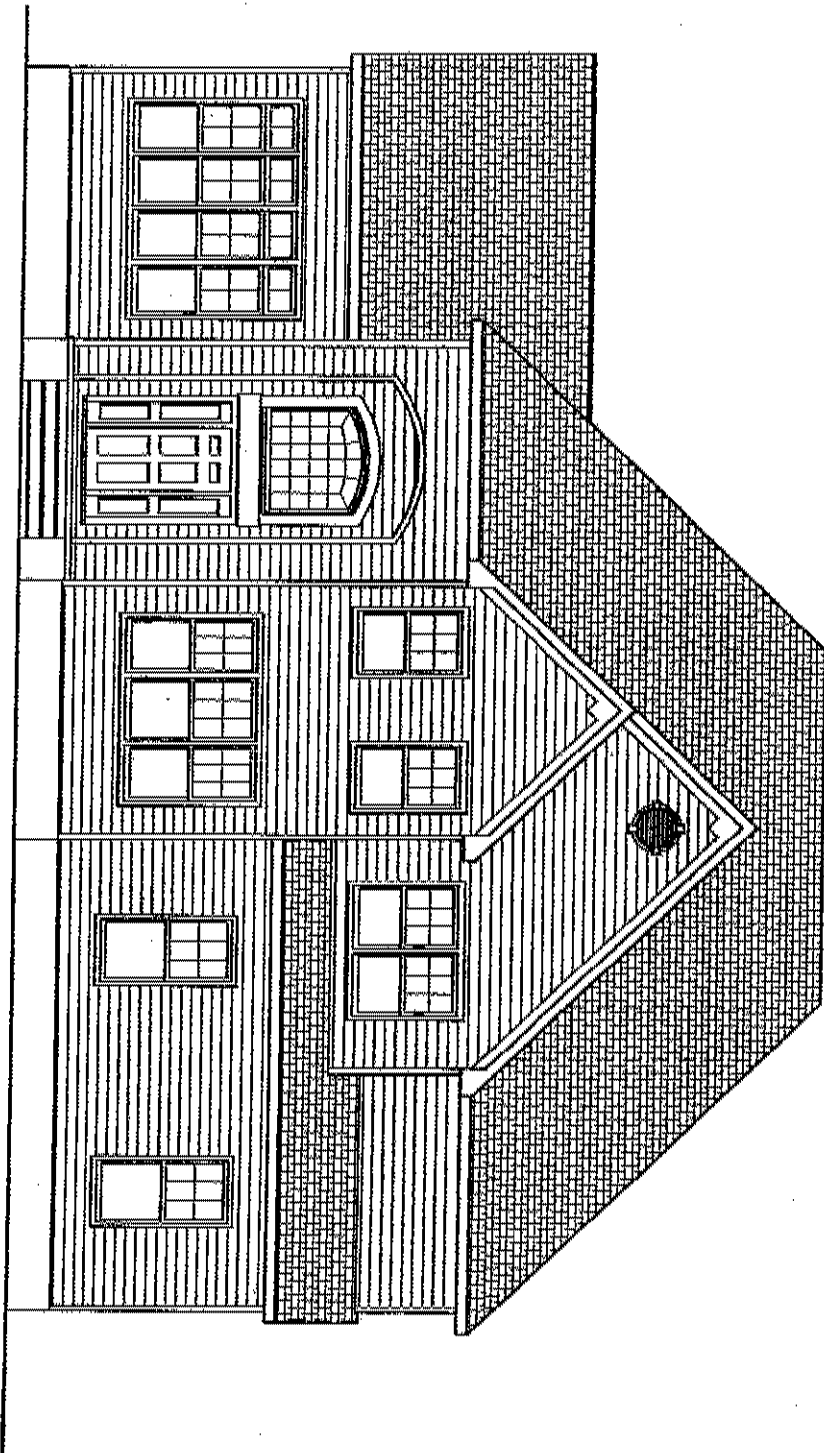

the "EVERTON"

FRONT ELEVATION

Everton 2800

HANK SMITH ARCHITECTS

GREGG WANTLE
DESIGNER / DRAFTSMAN

65 OLD TURNPIKE BLOOMINGBURG, NY, 17721
OFFICE: (645) 733-4415 FAX: (645) 913-9101

THE "EVERTON"

FIRST FLOOR PLAN 15143 sq