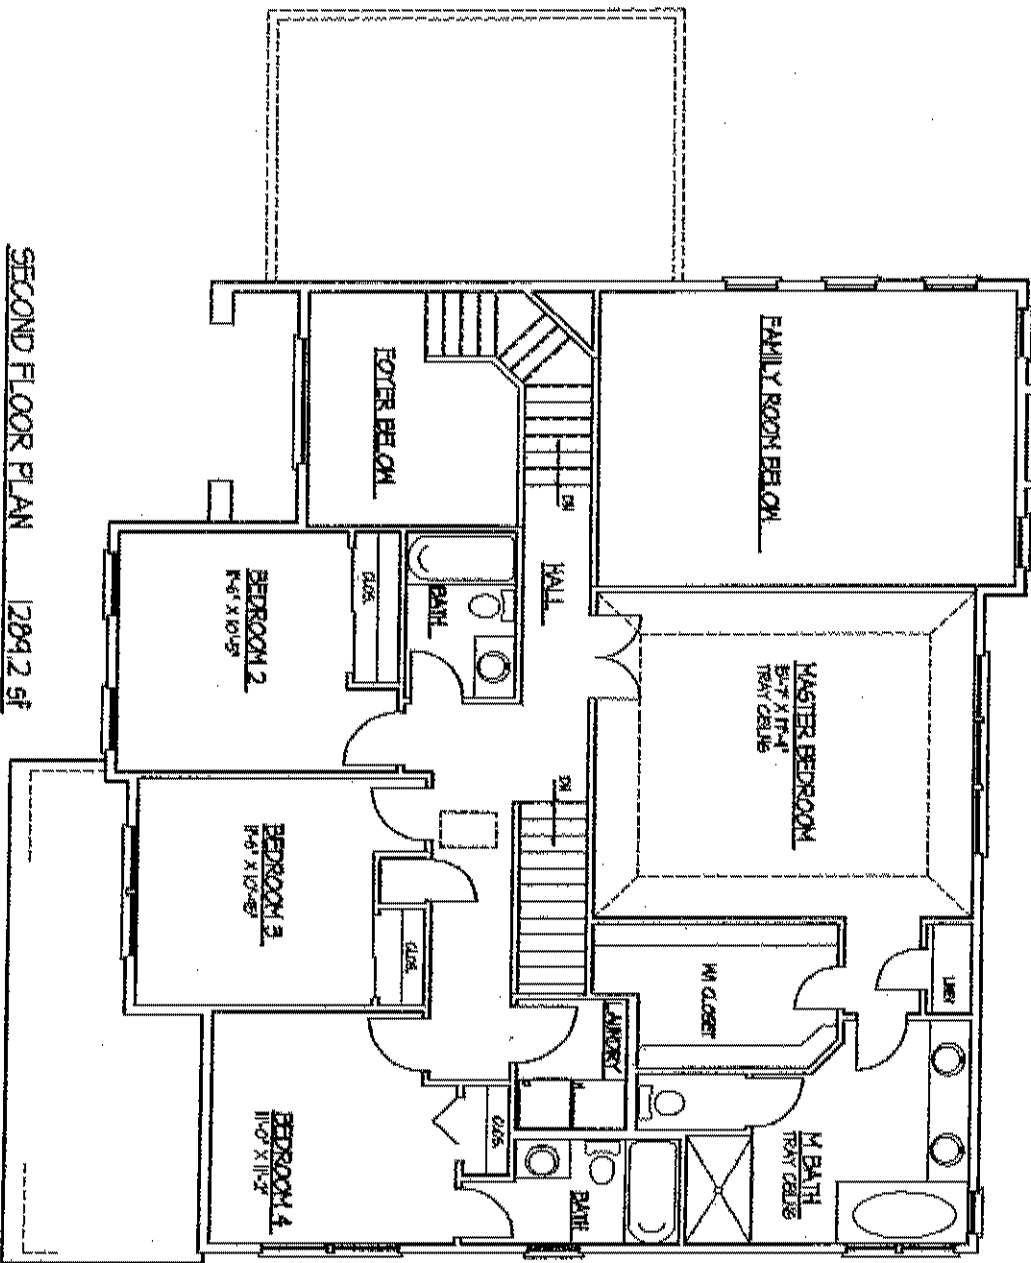

the "EVERTON"

SECOND FLOOR PLAN 1284 2 sf

HANK SMITH ARCHITECTS

GREGG WANTLE
DESIGNER / DRAFTSMAN

65 OLD TURNPIKE BLOOMINGBURG, NY 12721
OFFICE: (845) 753-4415 FAX: (845) 913-4107