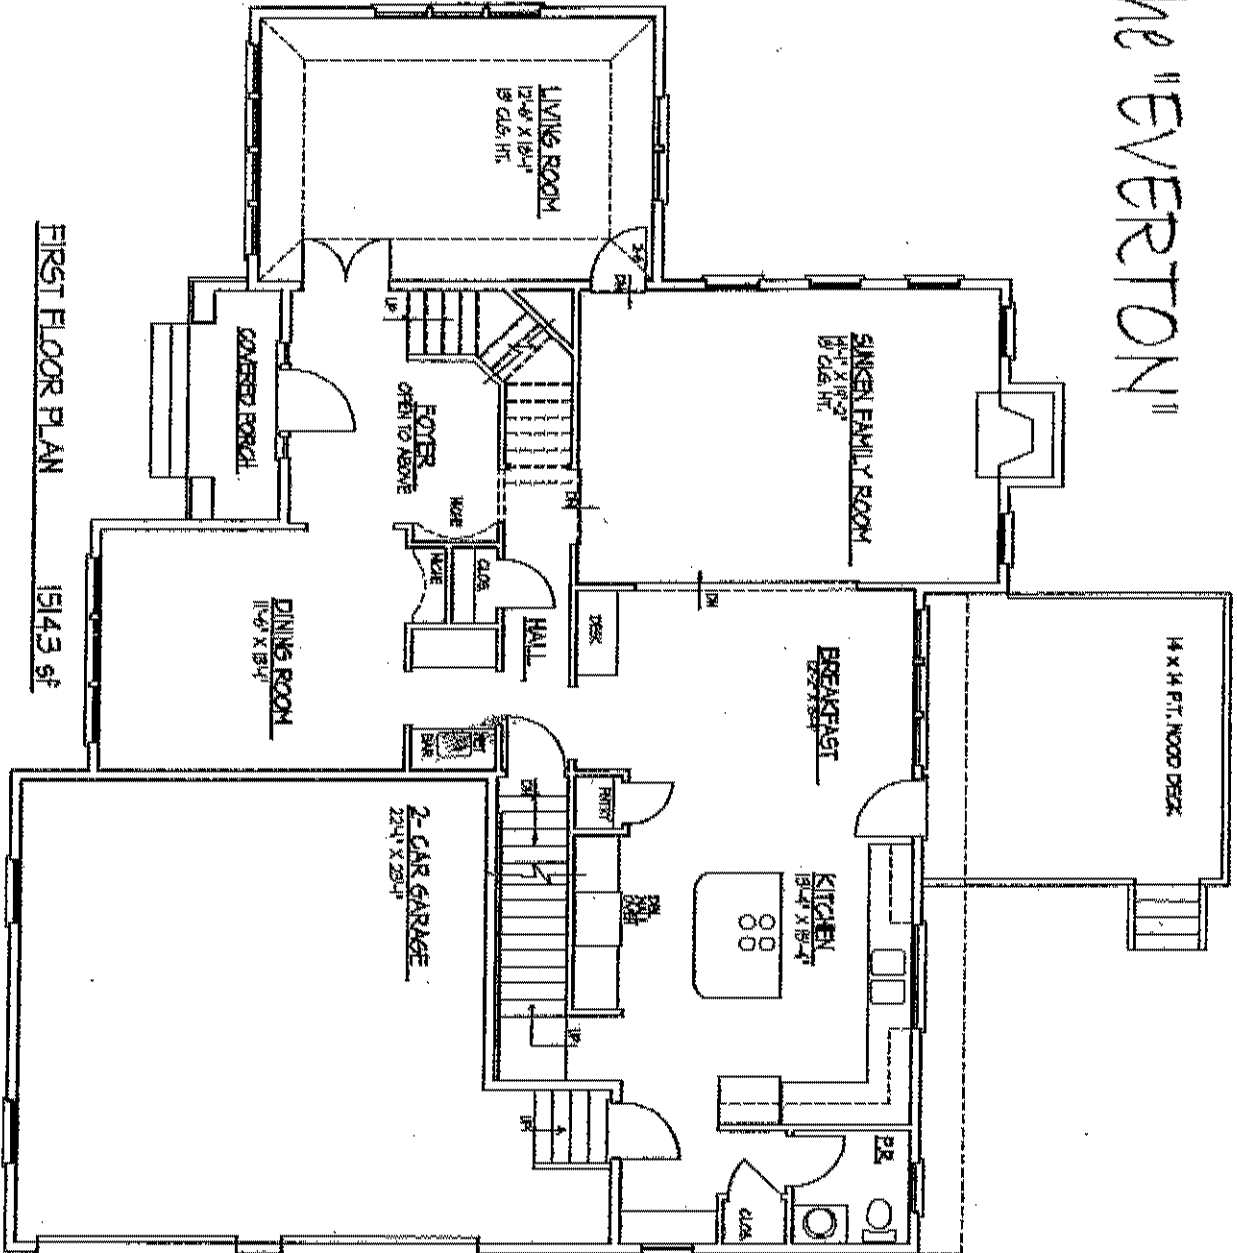

the "EVERTON"

FRONT ELEVATION

Everton 2800

HANK SMITH ARCHITECTS

GREGG WANTLE
DESIGNER / DRAFTSMAN

65 OLD TURNPIKE BLOOMINGBURG, NY, 17721
OFFICE: (645) 733-4415 FAX: (645) 913-9101

THE "EVERTON"

FIRST FLOOR PLAN 15143 sq