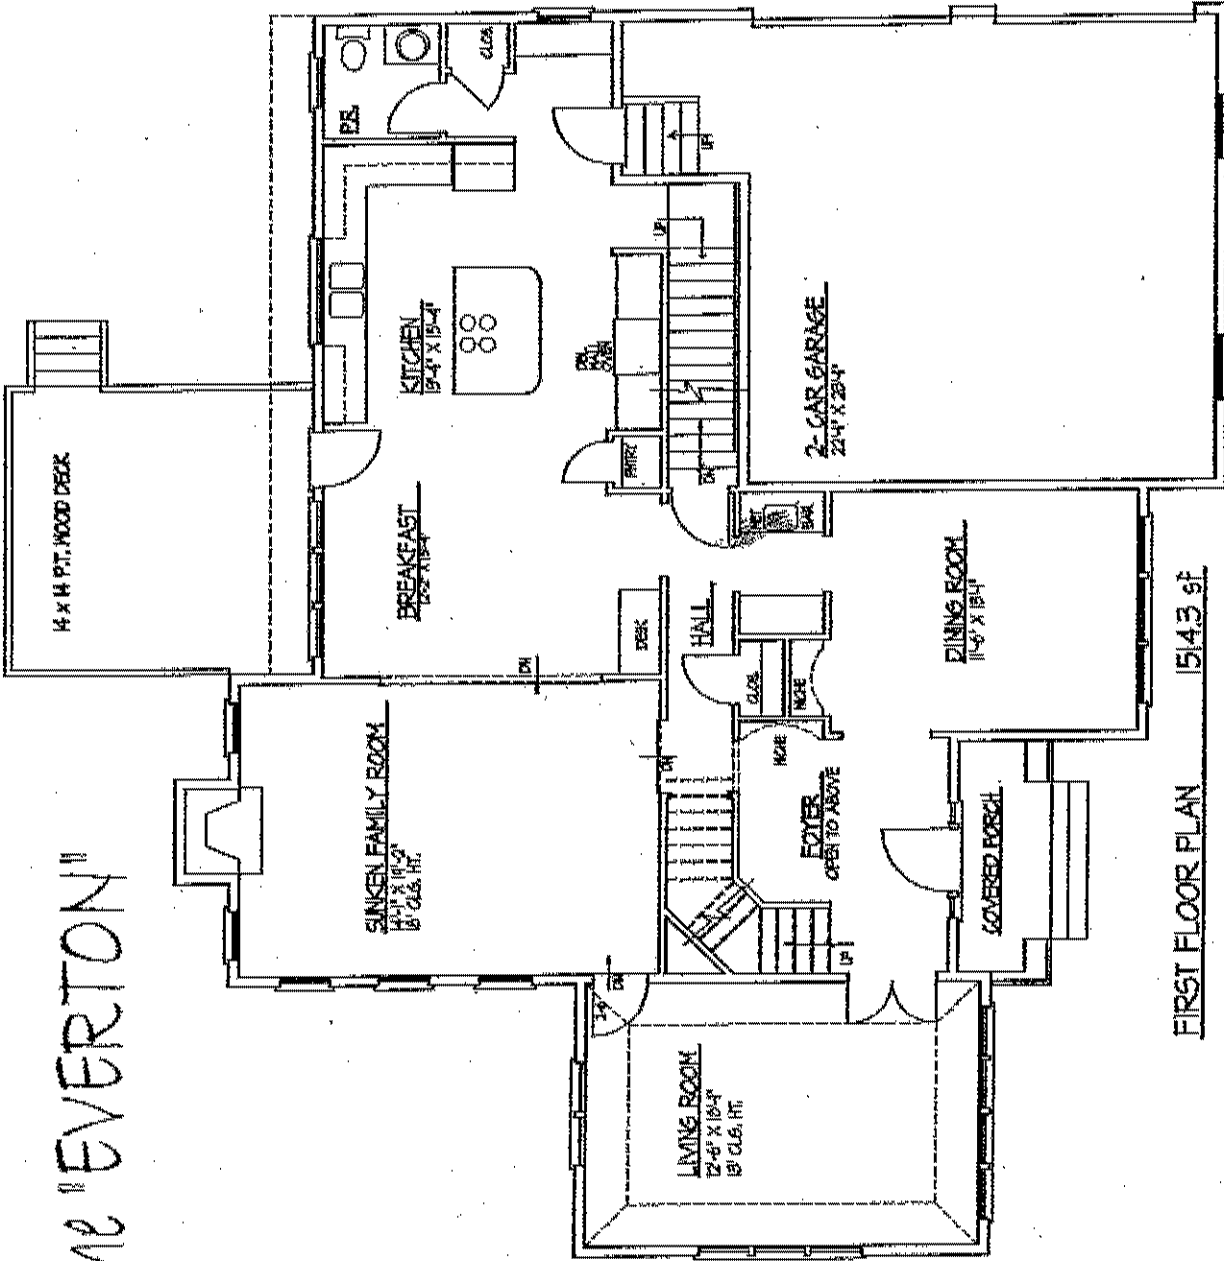

the "EVERTON"

FRONT ELEVATION

Everton 2800

HANK SMITH ARCHITECTS

GREGG WATLE
DESIGNER / DRAFTSMAN

65 OLD TURNPIKE BLOOMINGBURG, N.Y. 12721
OFFICE (845) 133-4415 FAX: (845) 413-4107

the "EVERTON"

FIRST FLOOR PLAN 1514.3 sq. ft.