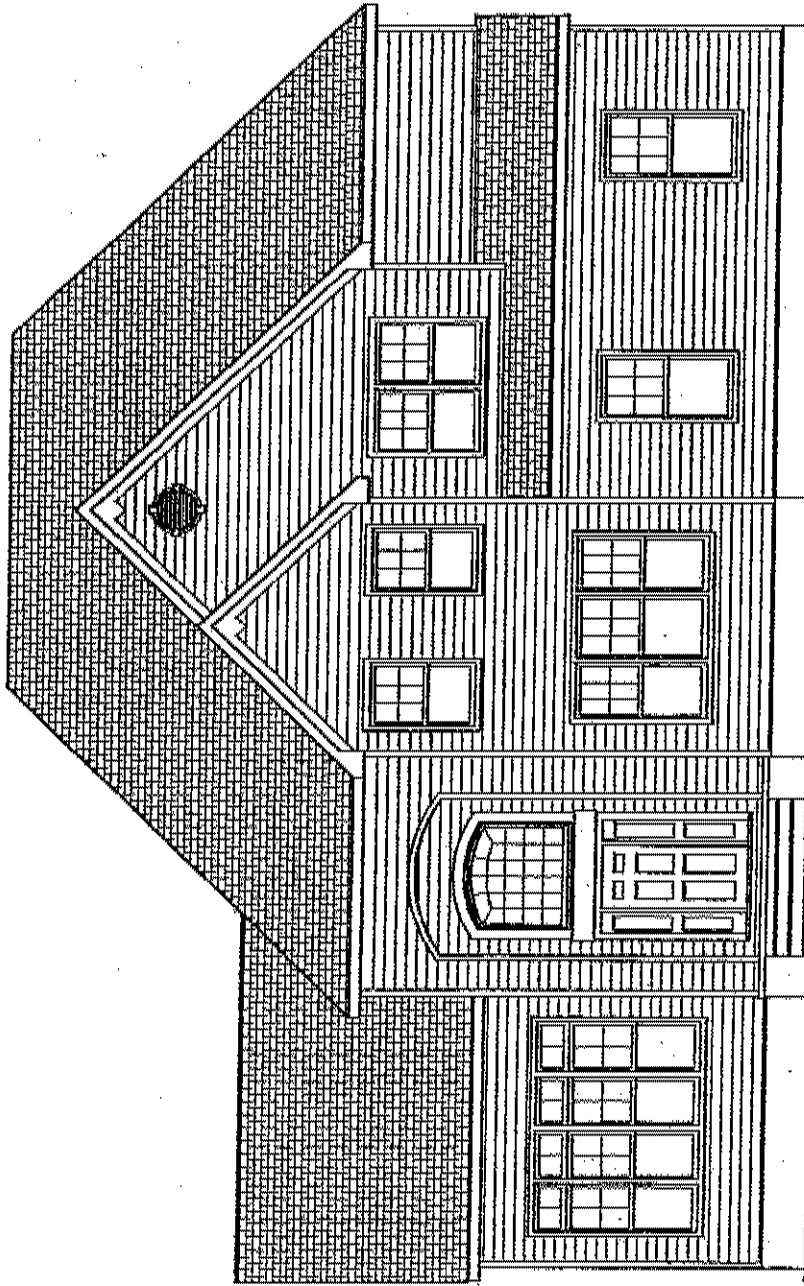

the "EVERTON"

FRONT ELEVATION

Everton 2800

HANK SMITH ARCHITECTS

GREGG WATLE
DESIGNER / DRAFTSMAN

65 OLD TURNPIKE BLOOMINGBURG, N.Y. 12721
OFFICE (845) 133-4415 FAX: (845) 413-4107

the "EVERTON"

FIRST FLOOR PLAN 1514.3 sq. ft.