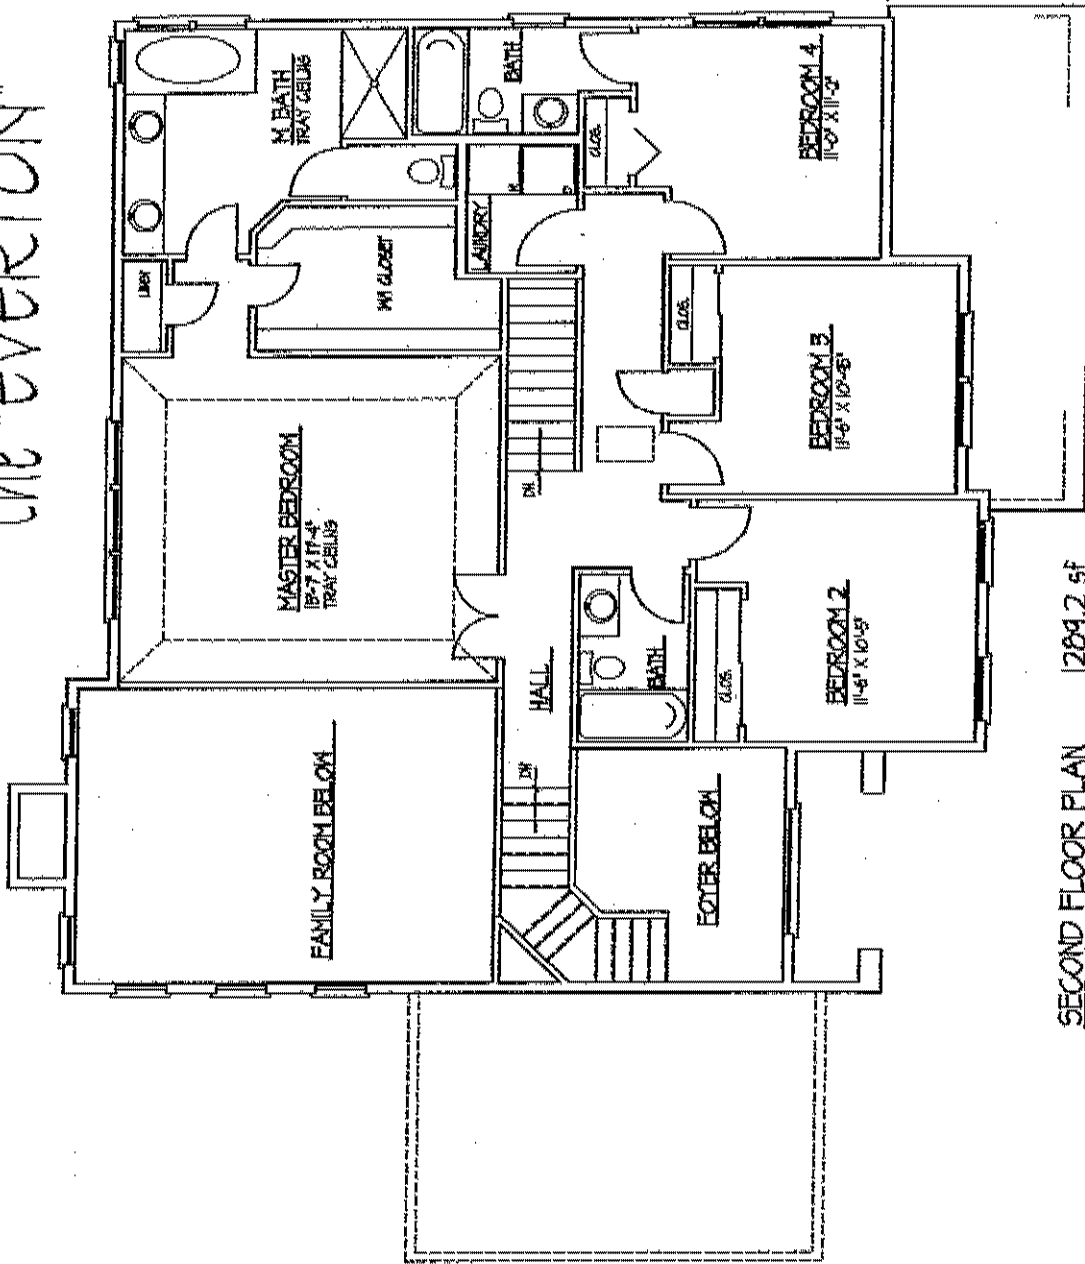

the "EVERTON"

SECOND FLOOR PLAN 1204.2 sf

HANK SMITH ARCHITECTS
65 OLD TURNPIKE BLOOMINGBURG, N.Y. 12721
OFFICE: (845) 733-4915 FAX: (845) 913-9107

GREGG WANTE
DESIGNER / DRAFTSMAN

HANK SMITH ARCHITECTS